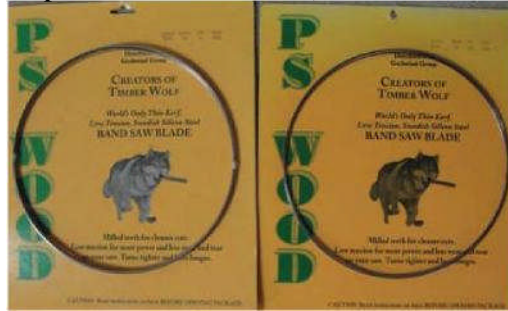

New and Used Bandsaw Blades for sale.

New Bandsaw Blades, still in original packaging:

1. Timber Wolf: Length: 93 1/2", Width: 1/8", Thickness: 0.025"; 14 TPI: \$20
(compare to \$34 plus tax at Woodcraft)
2. Timber Wolf: Length: 93 1/2", Width: 1/4", Thickness: 0.025"; 6 TPI: \$15
(compare to \$26 plus tax at Woodcraft)

Timberwolf blades are the only thin kerf, low tension, Swedish silicon steel, premium bandsaw blades that will outlast the old carbon steel blades.

Used Bandsaw Blades – all 93 1/2" in length

1. 1/8"; 18 TPI: \$3
2. 1/4"; 6 TPI: \$3
3. 3/8"; 6 TPI: \$2
4. 3/4"; 2 TPI: \$4 Buy